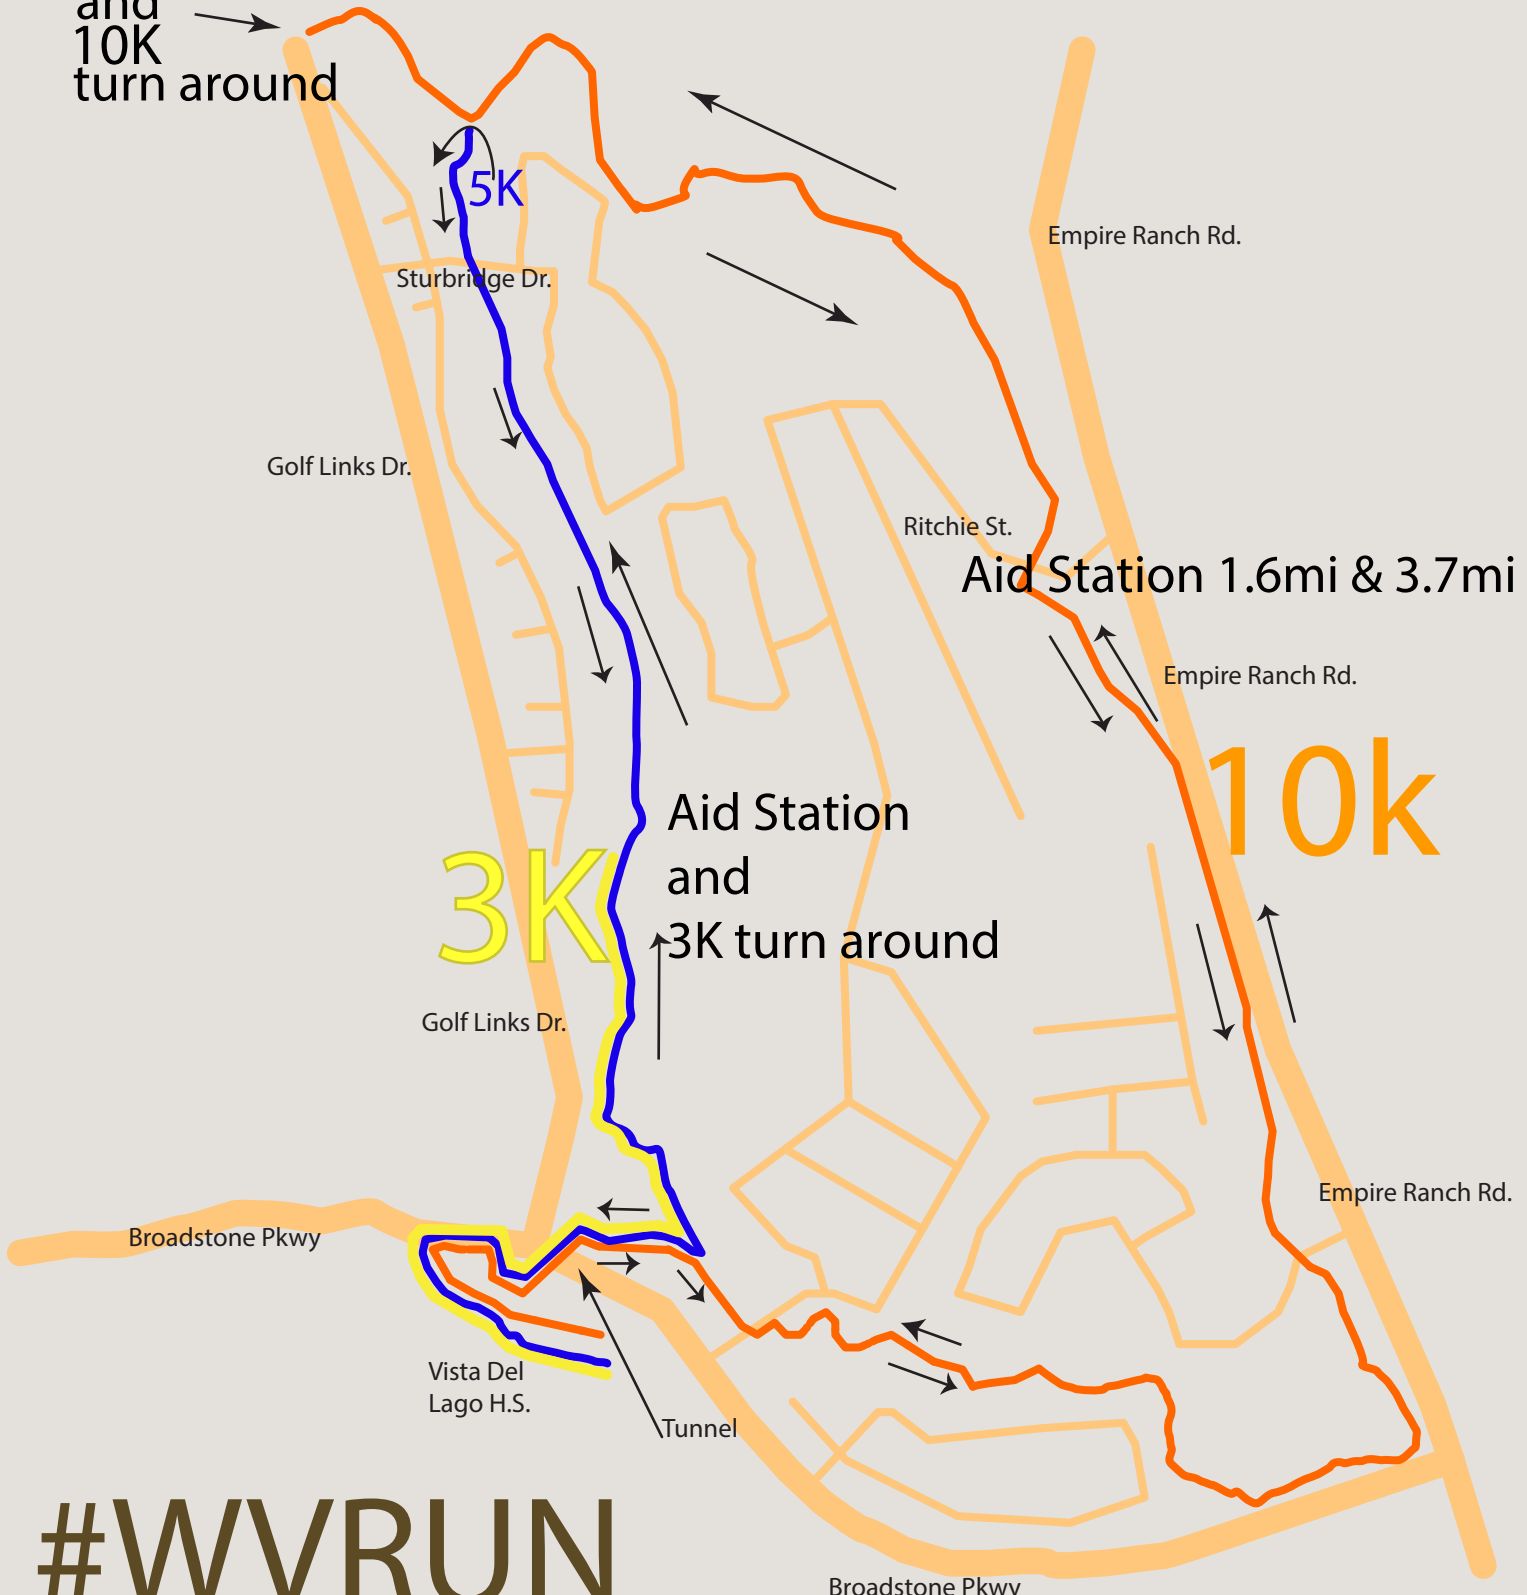

10K

5K

3K

Aid Station and 10K turn around

#WVRUN